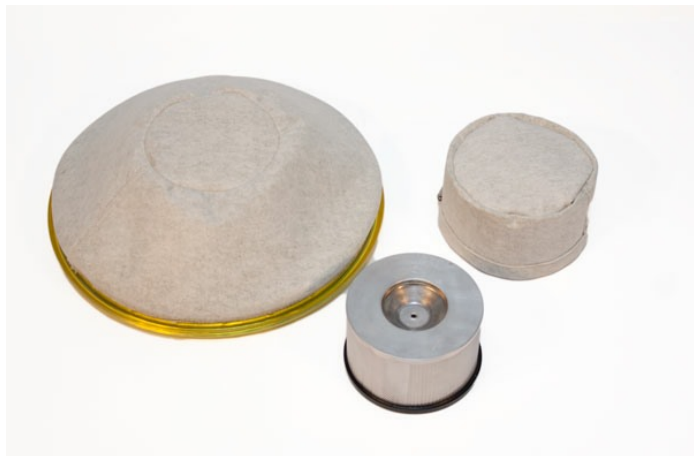

Characteristics